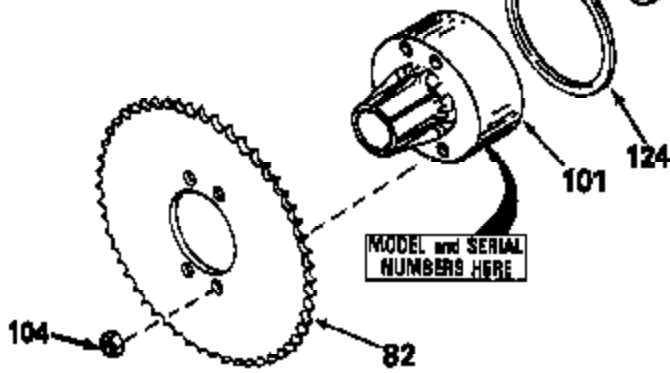

# JOIST

SICHER IST DAS:  
DAS ORIGINAL

47	48
47A	48A
47B	48B
47C	48C
47D	48D
47E	48E
47H	48H
47L	48L

47M	48M
47P	48P
47R	48R
47V	48V
47W	48W
47X	48X

Ref #	Part Number	Qty	Description
13	778067		Gear, Bevel (16 teeth)
14	778068		Gear, Pinion (16 teeth)
17	786040		Pin, Drive
26	792018		Ring, Retaining
31	780001		Washer (3/4" ID x 1-1/2" OD x 1/16" t hick)
31A	780096		Washer, Thrust
47E	774310		Axle (6-3/16" long)
48E	774311		Axle (19-7/16" long)
82	786043		Sprocket. No Teeth 54. O.D. 8.823
82	786051		Sprocket. No Teeth 60. O.D. 9.841
82	786070		Sprocket. No Teeth 48. O.D. 7.920
82	786041A		Sprocket. No Teeth 45. O.D. 7.389
82	786042		Sprocket. No Teeth 40. O.D. 6.650
90	788067B	100-164A Peerless	Grease (32 oz. bottle Bentonite greas e)
101	774344		Differential Carrier Hsg (Incl. 137)
102	774345		Differential Carrier Hsg (Incl. 139)
103	792044		Screw, 5/16-18 x 4"
104A	792061		Washer, Flat, 5/16"
104	792042		Nut, Lock, 5/16-18 (Use as required)
137	780077		Bushing (3/4" ID x 1-1/16" OD x 2-1/1 6" long)
139	780077		Bushing (3/4 ID x 1-1/16" OD x 2-1/16 " long)