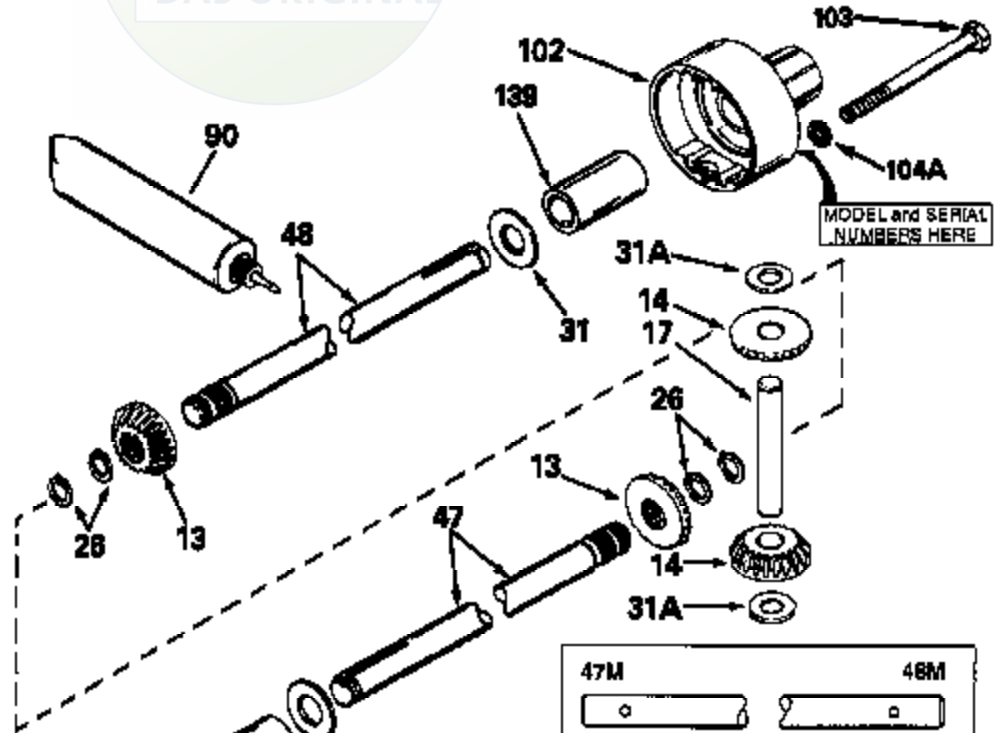

# JOIST

SICHER IST DAS:  
DAS ORIGINAL

47	48
47A	48A
47B	48B
47C	48C
47D	48D
47E	48E
47H	48H
47L	48L

47M	48M
47P	48P
47R	48R
47V	48V
47W	48W
47X	48X

Ref #	Part Number	Qty	Description
13	778067		Gear, Bevel (16 teeth)
14	778068		Gear, Pinion (16 teeth)
17	786040		Pin, Drive
26	792018		Ring, Retaining
31	780001		Washer (3/4" ID x 1-1/2" OD x 1/16" t hick)
31A	780096		Washer, Thrust
47E	774310		Axle (6-3/16" long)
48E	774311		Axle (19-7/16" long)
82	786043		Sprocket. No Teeth 54. O.D. 8.823
82	786051		Sprocket. No Teeth 60. O.D. 9.841
82	786070		Sprocket. No Teeth 48. O.D. 7.920
82	786041A		Sprocket. No Teeth 45. O.D. 7.389
82	786042		Sprocket. No Teeth 40. O.D. 6.650
90	788067B	100-164A Peerless	Grease (32 oz. bottle Bentonite greas e)
101	774344		Differential Carrier Hsg (Incl. 137)
102	774345		Differential Carrier Hsg (Incl. 139)
103	792044		Screw, 5/16-18 x 4"
104A	792061		Washer, Flat, 5/16"
104	792042		Nut, Lock, 5/16-18 (Use as required)
137	780077		Bushing (3/4" ID x 1-1/16" OD x 2-1/1 6" long)
139	780077		Bushing (3/4 ID x 1-1/16" OD x 2-1/16 " long)